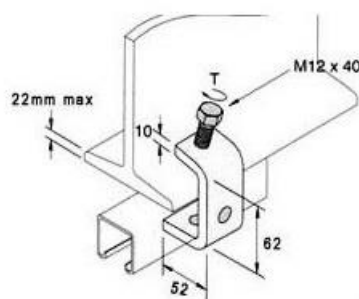

Angle Bracket 90°

Corner Bracket Wide Base

Single Channel Base Plate

Single Channel Base Plate

Double Channel Base Plate

Single Channel Base Plate

Double Channel Base Plate

Wing Bracket 2 Lug

Strut Channel Brackets

Strut Channel Brackets

Strut Channel Brackets

Sunken Bracket Shallow

Sunken Bracket Shallow

Z and U Shape Fittings

Double Channel Bracket

Z Brackets

Z Brackets

Z Brackets

Double Channel C Brackets

Extra Channel Coupler

Beam Clamps with U bolts

Beam Clamps

Window Brackets

Window Brackets

Beam Clamps

Beam Clamps

Window Bracket

Gusseted Bracket

Beam Clamps

Strut Channel Bracket

Strut Channel Bracket