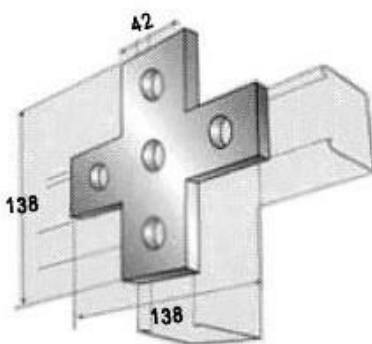

Strut Channel Brackets

Strut Channel Brackets

Strut Channel Brackets

Sunken Bracket Shallow

Sunken Bracket Shallow

Z and U Shape Fittings

Double Channel Bracket

Z Brackets

Z Brackets

Z Brackets

Double Channel C Brackets

Extra Channel Coupler

Beam Clamps with U bolts

Beam Clamps

Window Brackets

Window Brackets

Beam Clamps

Beam Clamps

Window Bracket

Gusseted Bracket

Beam Clamps

Strut Channel Bracket

Strut Channel Bracket