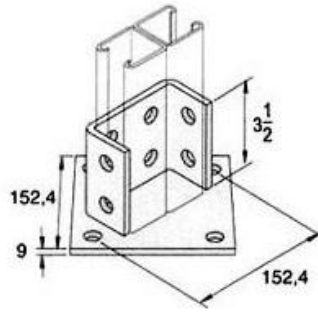

# Bracketry

Square Plate / Square Washer

2 Hole Plate

3 Hole Plate

4 Hole Plate

5 Hole Plate

3 Hole L Flat Plate

4 Hole T Flat Plate

2 Hole Obtuse Bracketry

2 Hole Acute Bracketry

2 Hole Bracketry

Angle T Bracketry

2 Hole Bracketry

Gusseted Bracketry

Angle Bracketry 90°

Angle Bracket 90°

Angle Bracket 90°

Corner Bracket Wide Base

Single Channel Base Plate

Single Channel Base Plate

Double Channel Base Plate

Single Channel Base Plate

Double Channel Base Plate

Wing Bracket 2 Lug

Strut Channel Brackets

Strut Channel Brackets

Strut Channel Brackets

Sunken Bracket Shallow

Sunken Bracket Shallow

Z and U Shape Fittings

Double Channel Bracket

Z Brackets