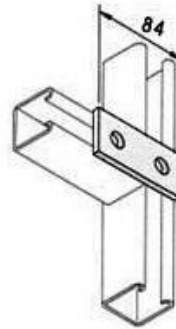

# Bracketry

Square Plate / Square Washer

2 Hole Plate

3 Hole Plate

4 Hole Plate

5 Hole Plate

3 Hole L Flat Plate

4 Hole T Flat Plate

2 Hole Obtuse Bracketry

2 Hole Acute Bracketry

2 Hole Bracketry

Angle T Bracketry

2 Hole Bracketry

Gusseted Bracketry

Angle Bracketry 90°

Angle Bracket 90°

Angle Bracket 90°

Corner Bracket Wide Base

Single Channel Base Plate

Single Channel Base Plate

Double Channel Base Plate

Single Channel Base Plate

Double Channel Base Plate

Wing Bracket 2 Lug

Strut Channel Brackets

Strut Channel Brackets

Strut Channel Brackets

Sunken Bracket Shallow

Sunken Bracket Shallow

Z and U Shape Fittings

Double Channel Bracket

Z Brackets