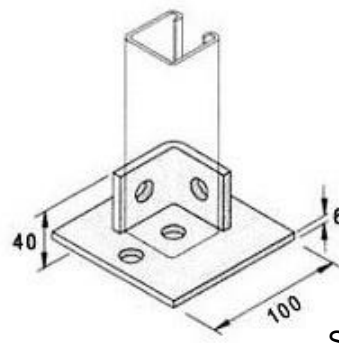

# Bracketry

Square Plate / Square Washer

2 Hole Plate

3 Hole Plate

4 Hole Plate

5 Hole Plate

3 Hole L Flat Plate

4 Hole T Flat Plate

2 Hole Obtuse Bracketry

2 Hole Acute Bracketry

2 Hole Bracketry

Angle T Bracketry

2 Hole Bracketry

Gusseted Bracketry

Angle Bracketry 90°

Angle Bracket 90°

Angle Bracket 90°

Corner Bracket Wide Base

Single Channel Base Plate

Single Channel Base Plate

Double Channel Base Plate

Single Channel Base Plate

Double Channel Base Plate

Wing Bracket 2 Lug

Strut Channel Brackets

Strut Channel Brackets

Strut Channel Brackets

Sunken Bracket Shallow

Sunken Bracket Shallow

Z and U Shape Fittings

Double Channel Bracket

Z Brackets