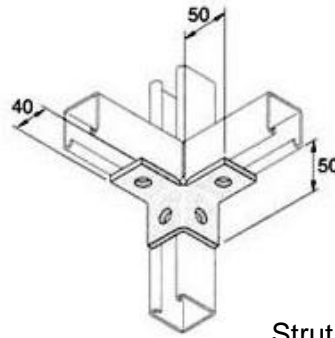

# Bracketry

Square Plate / Square Washer

2 Hole Plate

3 Hole Plate

4 Hole Plate

5 Hole Plate

3 Hole L Flat Plate

4 Hole T Flat Plate

2 Hole Obtuse Bracketry

2 Hole Acute Bracketry

2 Hole Bracketry

Angle T Bracketry

2 Hole Bracketry

Gusseted Bracketry

Angle Bracketry 90°

Angle Bracket 90°

Angle Bracket 90°

Corner Bracket Wide Base

Single Channel Base Plate

Single Channel Base Plate

Double Channel Base Plate

Single Channel Base Plate

Double Channel Base Plate

Wing Bracket 2 Lug

Strut Channel Brackets

Strut Channel Brackets

Strut Channel Brackets

Sunken Bracket Shallow

Sunken Bracket Shallow

Z and U Shape Fittings

Double Channel Bracket

Z Brackets