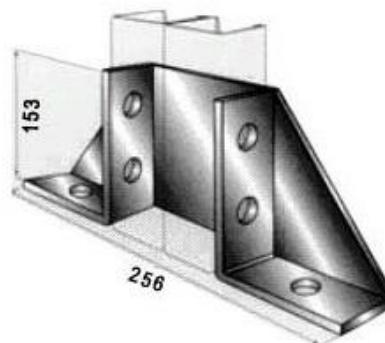

Angle Bracket 90°

Corner Bracket Wide Base

Single Channel Base Plate

Single Channel Base Plate

Double Channel Base Plate

Single Channel Base Plate

Double Channel Base Plate

Wing Bracket 2 Lug

Strut Channel Brackets

Strut Channel Brackets

Strut Channel Brackets

Sunken Bracket Shallow

Sunken Bracket Shallow

Z and U Shape Fittings

Double Channel Bracket

Z Brackets

Z Brackets

Z Brackets

Double Channel C Brackets

Extra Channel Coupler

Beam Clamps with U bolts

Beam Clamps

Window Brackets

Window Brackets

Beam Clamps

Beam Clamps

Window Bracket

Gusseted Bracket

Beam Clamps

Strut Channel Bracket

Strut Channel Bracket