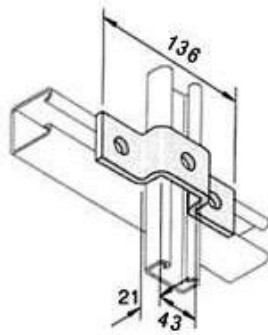

# Bracketry

Square Plate / Square Washer

2 Hole Plate

3 Hole Plate

4 Hole Plate

5 Hole Plate

3 Hole L Flat Plate

4 Hole T Flat Plate

2 Hole Obtuse Bracketry

2 Hole Acute Bracketry

2 Hole Bracketry

Angle T Bracketry

2 Hole Bracketry

Gusseted Bracketry

Angle Bracketry 90°

Angle Bracket 90°

Angle Bracket 90°

Corner Bracket Wide Base

Single Channel Base Plate

Single Channel Base Plate

Double Channel Base Plate

Single Channel Base Plate

Double Channel Base Plate

Wing Bracket 2 Lug

Strut Channel Brackets

Strut Channel Brackets

Strut Channel Brackets

Sunken Bracket Shallow

Sunken Bracket Shallow

Z and U Shape Fittings

Double Channel Bracket

Z Brackets