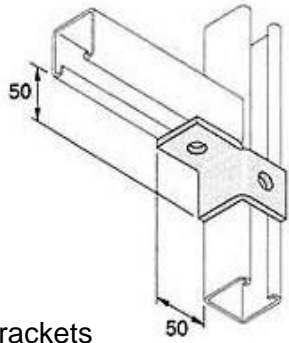

# Bracketry

Square Plate / Square Washer

2 Hole Plate

3 Hole Plate

4 Hole Plate

5 Hole Plate

3 Hole L Flat Plate

4 Hole T Flat Plate

2 Hole Obtuse Bracketry

2 Hole Acute Bracketry

2 Hole Bracketry

Angle T Bracketry

2 Hole Bracketry

Gusseted Bracketry

Angle Bracketry 90°

Angle Bracket 90°

Angle Bracket 90°

Corner Bracket Wide Base

Single Channel Base Plate

Single Channel Base Plate

Double Channel Base Plate

Single Channel Base Plate

Double Channel Base Plate

Wing Bracket 2 Lug

Strut Channel Brackets

Strut Channel Brackets

Strut Channel Brackets

Sunken Bracket Shallow

Sunken Bracket Shallow

Z and U Shape Fittings

Double Channel Bracket

Z Brackets