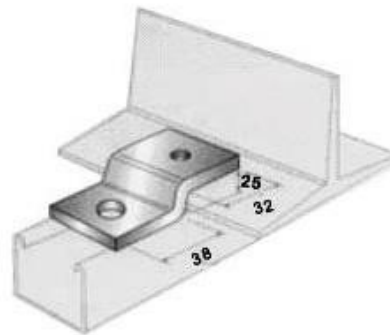

Angle Bracket 90°

Corner Bracket Wide Base

Single Channel Base Plate

Single Channel Base Plate

Double Channel Base Plate

Single Channel Base Plate

Double Channel Base Plate

Wing Bracket 2 Lug

Strut Channel Brackets

Strut Channel Brackets

Strut Channel Brackets

Sunken Bracket Shallow

Sunken Bracket Shallow

Z and U Shape Fittings

Double Channel Bracket

Z Brackets

Z Brackets

Z Brackets

Double Channel C Brackets

Extra Channel Coupler

Beam Clamps with U bolts

Beam Clamps

Window Brackets

Window Brackets

Beam Clamps

Beam Clamps

Window Bracket

Gusseted Bracket

Beam Clamps

Strut Channel Bracket

Strut Channel Bracket