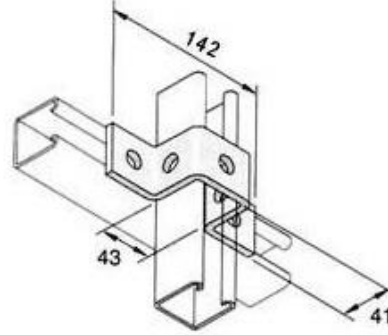

# Bracketry

Square Plate / Square Washer

2 Hole Plate

3 Hole Plate

4 Hole Plate

5 Hole Plate

3 Hole L Flat Plate

4 Hole T Flat Plate

Angle Bracket 90°

Corner Bracket Wide Base

Single Channel Base Plate

Single Channel Base Plate

Double Channel Base Plate

Single Channel Base Plate

Double Channel Base Plate

Wing Bracket 2 Lug

Strut Channel Brackets

Strut Channel Brackets

Strut Channel Brackets

Sunken Bracket Shallow

Sunken Bracket Shallow

Z and U Shape Fittings

Double Channel Bracket

Z Brackets