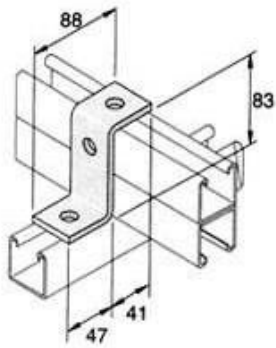

# Bracketry

Square Plate / Square Washer

2 Hole Plate

3 Hole Plate

4 Hole Plate

5 Hole Plate

3 Hole L Flat Plate

4 Hole T Flat Plate

Angle Bracket 90°

Corner Bracket Wide Base

Single Channel Base Plate

Single Channel Base Plate

Double Channel Base Plate

Single Channel Base Plate

Double Channel Base Plate

Wing Bracket 2 Lug

Strut Channel Brackets

Strut Channel Brackets

Strut Channel Brackets

Sunken Bracket Shallow

Sunken Bracket Shallow

Z and U Shape Fittings

Double Channel Bracket

Z Brackets

Z Brackets

Z Brackets

Double Channel C Brackets

Extra Channel Coupler

Beam Clamps with U bolts

Beam Clamps

Window Brackets

Window Brackets