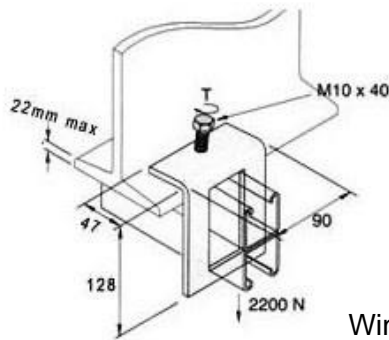

Angle Bracket 90°

Corner Bracket Wide Base

Single Channel Base Plate

Single Channel Base Plate

Double Channel Base Plate

Single Channel Base Plate

Double Channel Base Plate

Wing Bracket 2 Lug

Strut Channel Brackets

Strut Channel Brackets

Strut Channel Brackets

Sunken Bracket Shallow

Sunken Bracket Shallow

Z and U Shape Fittings

Double Channel Bracket

Z Brackets

Z Brackets

Z Brackets

Double Channel C Brackets

Extra Channel Coupler

Beam Clamps with U bolts

Beam Clamps

Window Brackets

Window Brackets

Beam Clamps

Beam Clamps

Window Bracket

Gusseted Bracket

Beam Clamps

Strut Channel Bracket

Strut Channel Bracket