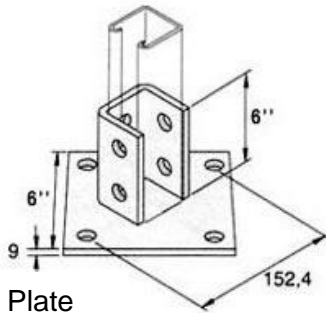

# Bracketry

Square Plate / Square Washer

2 Hole Plate

3 Hole Plate

4 Hole Plate

5 Hole Plate

3 Hole L Flat Plate

4 Hole T Flat Plate

2 Hole Obtuse Bracketry

2 Hole Acute Bracketry

2 Hole Bracketry

Angle T Bracketry

2 Hole Bracketry

Gusseted Bracketry

Angle Bracketry 90°

Angle Bracket 90°

Angle Bracket 90°

Corner Bracket Wide Base

Single Channel Base Plate

Single Channel Base Plate

Double Channel Base Plate

Single Channel Base Plate

Double Channel Base Plate

Wing Bracket 2 Lug

Strut Channel Brackets

Strut Channel Brackets

Strut Channel Brackets

Sunken Bracket Shallow

Sunken Bracket Shallow

Z and U Shape Fittings

Double Channel Bracket

Z Brackets