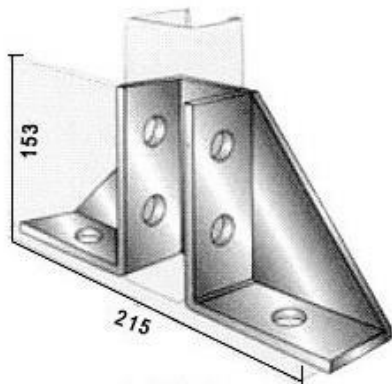

Angle Bracket 90°

Corner Bracket Wide Base

Single Channel Base Plate

Single Channel Base Plate

Double Channel Base Plate

Single Channel Base Plate

Double Channel Base Plate

Wing Bracket 2 Lug

Strut Channel Brackets

Strut Channel Brackets

Strut Channel Brackets

Sunken Bracket Shallow

Sunken Bracket Shallow

Z and U Shape Fittings

Double Channel Bracket

Z Brackets

Z Brackets

Z Brackets

Double Channel C Brackets

Extra Channel Coupler

Beam Clamps with U bolts

Beam Clamps

Window Brackets

Window Brackets

Beam Clamps

Beam Clamps

Window Bracket

Gusseted Bracket

Beam Clamps

Strut Channel Bracket

Strut Channel Bracket