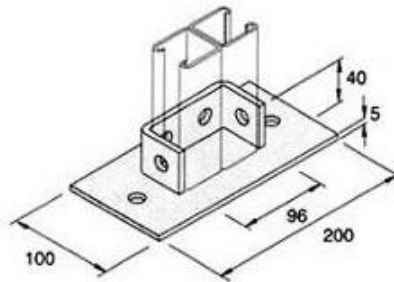

# Bracketry

Square Plate / Square Washer

2 Hole Plate

3 Hole Plate

4 Hole Plate

5 Hole Plate

3 Hole L Flat Plate

4 Hole T Flat Plate

2 Hole Obtuse Bracketry

2 Hole Acute Bracketry

2 Hole Bracketry

Angle T Bracketry

2 Hole Bracketry

Gusseted Bracketry

Angle Bracketry 90°

Angle Bracket 90°

Angle Bracket 90°

Corner Bracket Wide Base

Single Channel Base Plate

Single Channel Base Plate

Double Channel Base Plate

Single Channel Base Plate

Double Channel Base Plate

Wing Bracket 2 Lug

Strut Channel Brackets

Strut Channel Brackets

Strut Channel Brackets

Sunken Bracket Shallow

Sunken Bracket Shallow

Z and U Shape Fittings

Double Channel Bracket

Z Brackets