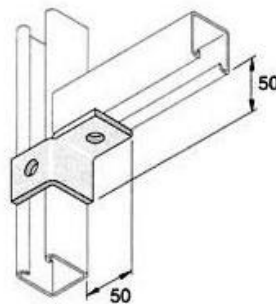

# Bracketry

Square Plate / Square Washer

2 Hole Plate

3 Hole Plate

4 Hole Plate

5 Hole Plate

3 Hole L Flat Plate

4 Hole T Flat Plate

2 Hole Obtuse Bracketry

2 Hole Acute Bracketry

2 Hole Bracketry

Angle T Bracketry

2 Hole Bracketry

Gusseted Bracketry

Angle Bracketry 90°

Angle Bracket 90°

Angle Bracket 90°

Corner Bracket Wide Base

Single Channel Base Plate

Single Channel Base Plate

Double Channel Base Plate

Single Channel Base Plate

Double Channel Base Plate

Wing Bracket 2 Lug

Strut Channel Brackets

Strut Channel Brackets

Strut Channel Brackets

Sunken Bracket Shallow

Sunken Bracket Shallow

Z and U Shape Fittings

Double Channel Bracket

Z Brackets