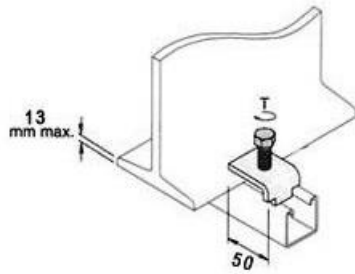

Angle Bracket 90°

Corner Bracket Wide Base

Single Channel Base Plate

Single Channel Base Plate

Double Channel Base Plate

Single Channel Base Plate

Double Channel Base Plate

Wing Bracket 2 Lug

Strut Channel Brackets

Strut Channel Brackets

Strut Channel Brackets

Sunken Bracket Shallow

Sunken Bracket Shallow

Z and U Shape Fittings

Double Channel Bracket

Z Brackets

Z Brackets

Z Brackets

Double Channel C Brackets

Extra Channel Coupler

Beam Clamps with U bolts

Beam Clamps

Window Brackets

Window Brackets

Beam Clamps

Beam Clamps

Window Bracket

Gusseted Bracket

Beam Clamps

Strut Channel Bracket

Strut Channel Bracket