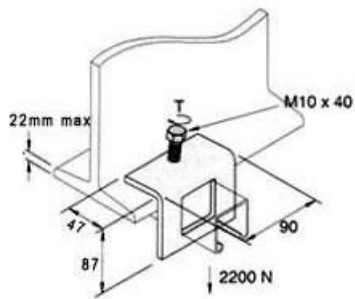

Angle Bracket 90°

Corner Bracket Wide Base

Single Channel Base Plate

Single Channel Base Plate

Double Channel Base Plate

Single Channel Base Plate

Double Channel Base Plate

Wing Bracket 2 Lug

Strut Channel Brackets

Strut Channel Brackets

Strut Channel Brackets

Sunken Bracket Shallow

Sunken Bracket Shallow

Z and U Shape Fittings

Double Channel Bracket

Z Brackets

Z Brackets

Z Brackets

Double Channel C Brackets

Extra Channel Coupler

Beam Clamps with U bolts

Beam Clamps

Window Brackets

Window Brackets