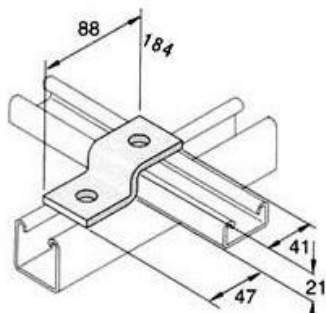

# Bracketry

Square Plate / Square Washer

2 Hole Plate

3 Hole Plate

4 Hole Plate

5 Hole Plate

3 Hole L Flat Plate

4 Hole T Flat Plate

Angle Bracket 90°

Corner Bracket Wide Base

Single Channel Base Plate

Single Channel Base Plate

Double Channel Base Plate

Single Channel Base Plate

Double Channel Base Plate

Wing Bracket 2 Lug

Strut Channel Brackets

Strut Channel Brackets

Strut Channel Brackets

Sunken Bracket Shallow

Sunken Bracket Shallow

Z and U Shape Fittings

Double Channel Bracket

Z Brackets

Z Brackets

Z Brackets

Double Channel C Brackets

Extra Channel Coupler

Beam Clamps with U bolts

Beam Clamps

Window Brackets

Window Brackets