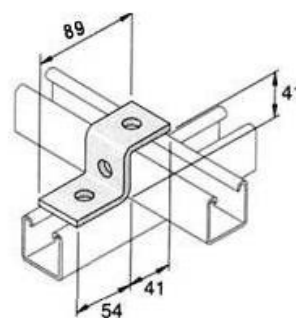

# Bracketry

Square Plate / Square Washer

2 Hole Plate

3 Hole Plate

4 Hole Plate

5 Hole Plate

3 Hole L Flat Plate

4 Hole T Flat Plate

Angle Bracket 90°

Corner Bracket Wide Base

Single Channel Base Plate

Single Channel Base Plate

Double Channel Base Plate

Single Channel Base Plate

Double Channel Base Plate

Wing Bracket 2 Lug

Strut Channel Brackets

Strut Channel Brackets

Strut Channel Brackets

Sunken Bracket Shallow

Sunken Bracket Shallow

Z and U Shape Fittings

Double Channel Bracket

Z Brackets

Z Brackets

Z Brackets

Double Channel C Brackets

Extra Channel Coupler

Beam Clamps with U bolts

Beam Clamps

Window Brackets

Window Brackets